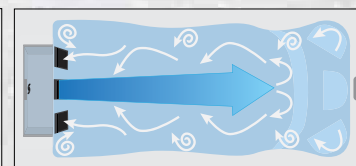

Propeller system turbulence