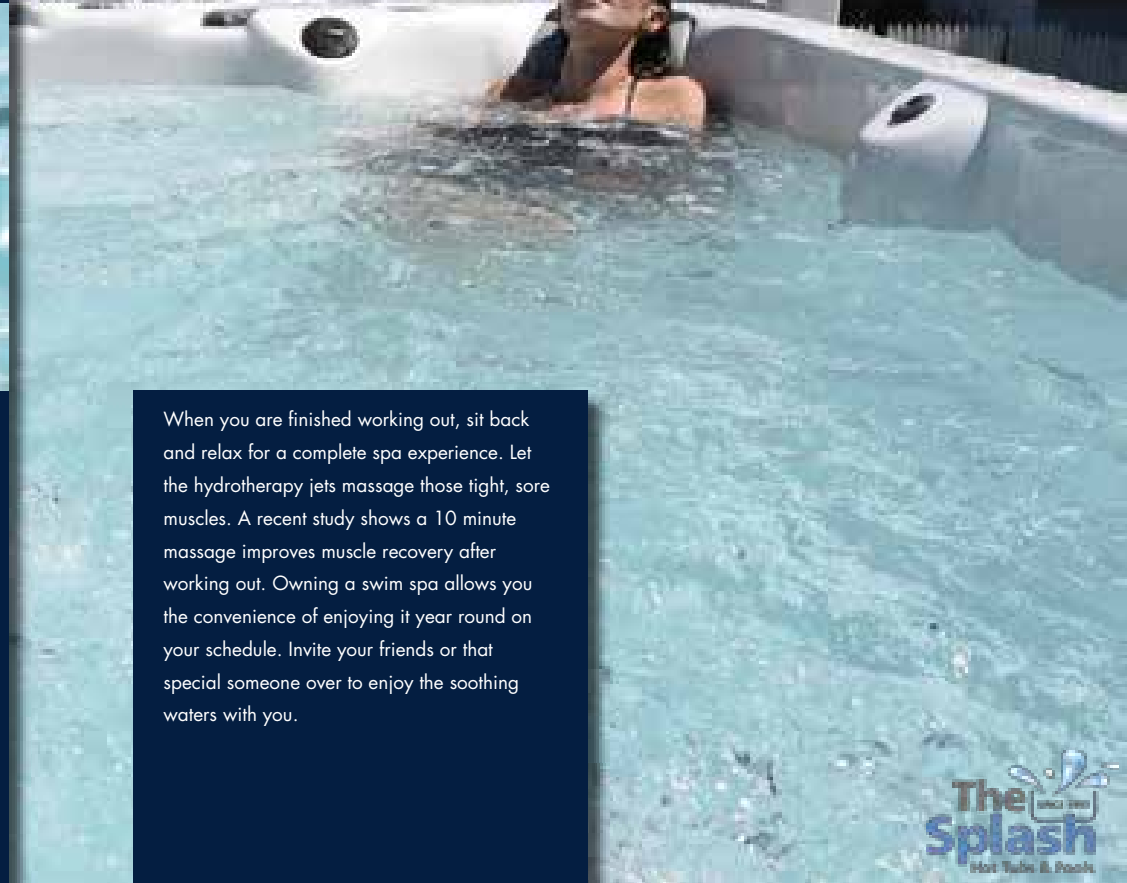

When you are finished working out, sit back and relax for a complete spa experience. Let the hydrotherapy jets massage those tight, sore muscles. A recent study shows a 10 minute massage improves muscle recovery after working out. Owning a swim spa allows you the convenience of enjoying it year round on your schedule. Invite your friends or that special someone over to enjoy the soothing waters with you.

The Swim Spa
Splash
Hot Tubs & Pools