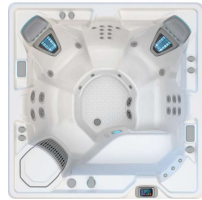

HIGHLIFE® COLLECTION

GRANDEE®

7 Seats
Open Seating
8'4" x 7'7" x 38"
254 cm x 231 cm x 97 cm
230 V

ENVOY®

5 Seats
Lounge Seating
8'4" x 7'7" x 38"
254 cm x 231 cm x 97 cm
230 V

VANGUARD®

6 Seats
Open Seating
7'3" x 7'3" x 36"
221 cm x 221 cm x 91 cm
230 V

JETSETTER® LX

3 Seats
Lounge Seating
7' x 5'8" x 33"
213 cm x 173 cm x 84 cm
230 V

JETSETTER®

3 Seats
Lounge Seating
7' x 5'8" x 33"
213 cm x 173 cm x 84 cm
115 V or 230 V

	Grande®	Envoy	Vanguard	Aria	Sovereign	Prodigy	Jetsetter LX	Jetsetter
Jets	49	55	42	42	32	28	30	22
Water Capacity	455 gal 1,725 L	455 gal 1,725 L	375 gal 1,425 L	365 gal 1,400 L	330 gal 1,250 L	270 gal 1,025 L	250 gal 950 L	245 gal 925 L
Filled Weight	5,810 lb 2,645 kg	5,455 lb 2,480 kg	4,890 lb 2,225 kg	4,600 lb 2,110 kg	4,230 lb 1,920 kg	3,705 lb 1,685 kg	3,125 lb 1,425 kg	3,070 lb 1,390 kg
Entertainment	Optional	Optional	Optional	Optional	Optional	Optional	Optional	Optional
Lighting	Interior & Exterior	Interior & Exterior	Interior & Exterior	Interior & Exterior	Interior & Exterior	Interior & Exterior	Interior & Exterior	Interior & Exterior
Circulation Pump	SilentFlo 5000®	SilentFlo 5000	SilentFlo 5000	SilentFlo 5000	SilentFlo 5000	SilentFlo 5000	SilentFlo 5000	SilentFlo 5000
Filtration	100% No-Bypass	100% No-Bypass	100% No-Bypass	100% No-Bypass	100% No-Bypass	100% No-Bypass	100% No-Bypass	100% No-Bypass
Insulation	High Density Foam	High Density Foam	High Density Foam	High Density Foam	High Density Foam	High Density Foam	High Density Foam	High Density Foam
Water Care System	FreshWater® Salt System Ready	FreshWater Salt System Ready	FreshWater Salt System Ready	FreshWater Salt System Ready	FreshWater Salt System Ready	FreshWater Salt System Ready	FreshWater Salt System Ready	FreshWater Salt System Ready