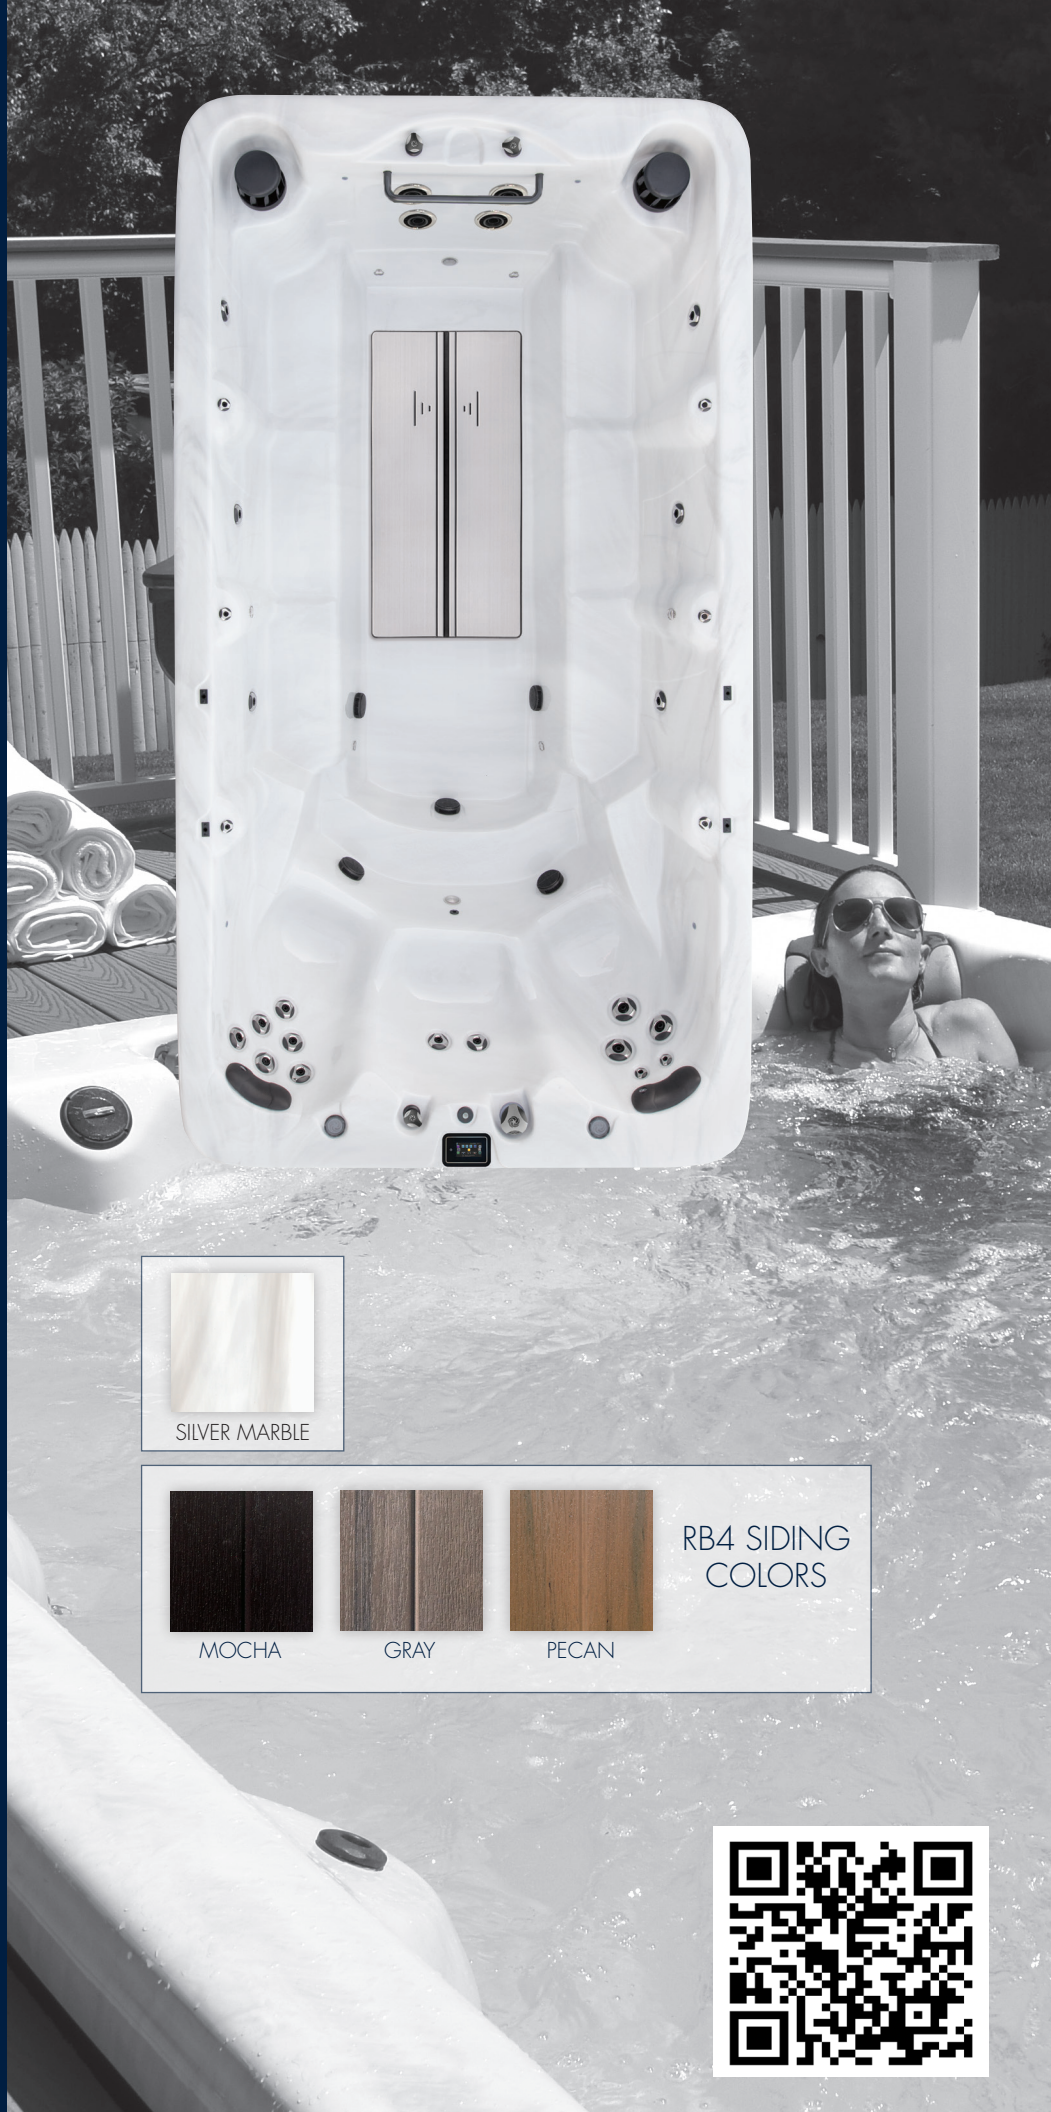

MOCHA

GRAY

PECAN

RB4 SIDING COLORS

PowerPool™

RB4

Length in/cm	168" / 427 cm
Width in/cm	90" / 228 cm
Height in/cm	50" / 127 cm
Weight (empty)	1,950 lbs/885 kg
Weight (full)	12,950 lbs/5,874 kg
Water Capacity (gal/liters)	1,325 gal/5,016 L
Seats	3
Depth in/cm	47" / 119 cm
Illuminated Drink Holders	2
Grab Bar	1
Steel Substructure	Yes
Northern Exposure®	Yes
Prog. Filter Cycles	Yes
3.5" Underwater Light	Yes
LED Illuminated swim lane	Yes
Pump 1	3.0Hp/6.0bHp 2Sp
Pump 2	3.0Hp/6.0bHp 2Sp
Pump 1 (Export)	3.0Hp/6.0bHp 2Sp
Pump 2 (Export)	3.0Hp/6.0bHp 2Sp

Elct Req.	240V/40A/60A
Export	230V, 50Hz, 1x25A
Head Cushions	2
Digital Color Optics	Yes
Status Indicator Light	Yes
Turbo Swim Jets	4
Hydrotherapy Jets	19
Aurora Cascade Jets	6
Stainless Steel Jets	Yes

Options

- Bluetooth Music System
- CleanZone®
- CleanZone® Ultra (Dual Sanitization System)
- Exercise Kit
- Pneumatic Power Oars
- Swim Tether

Note: Specifications are subject to change without prior notice. See retailer for current specifications.